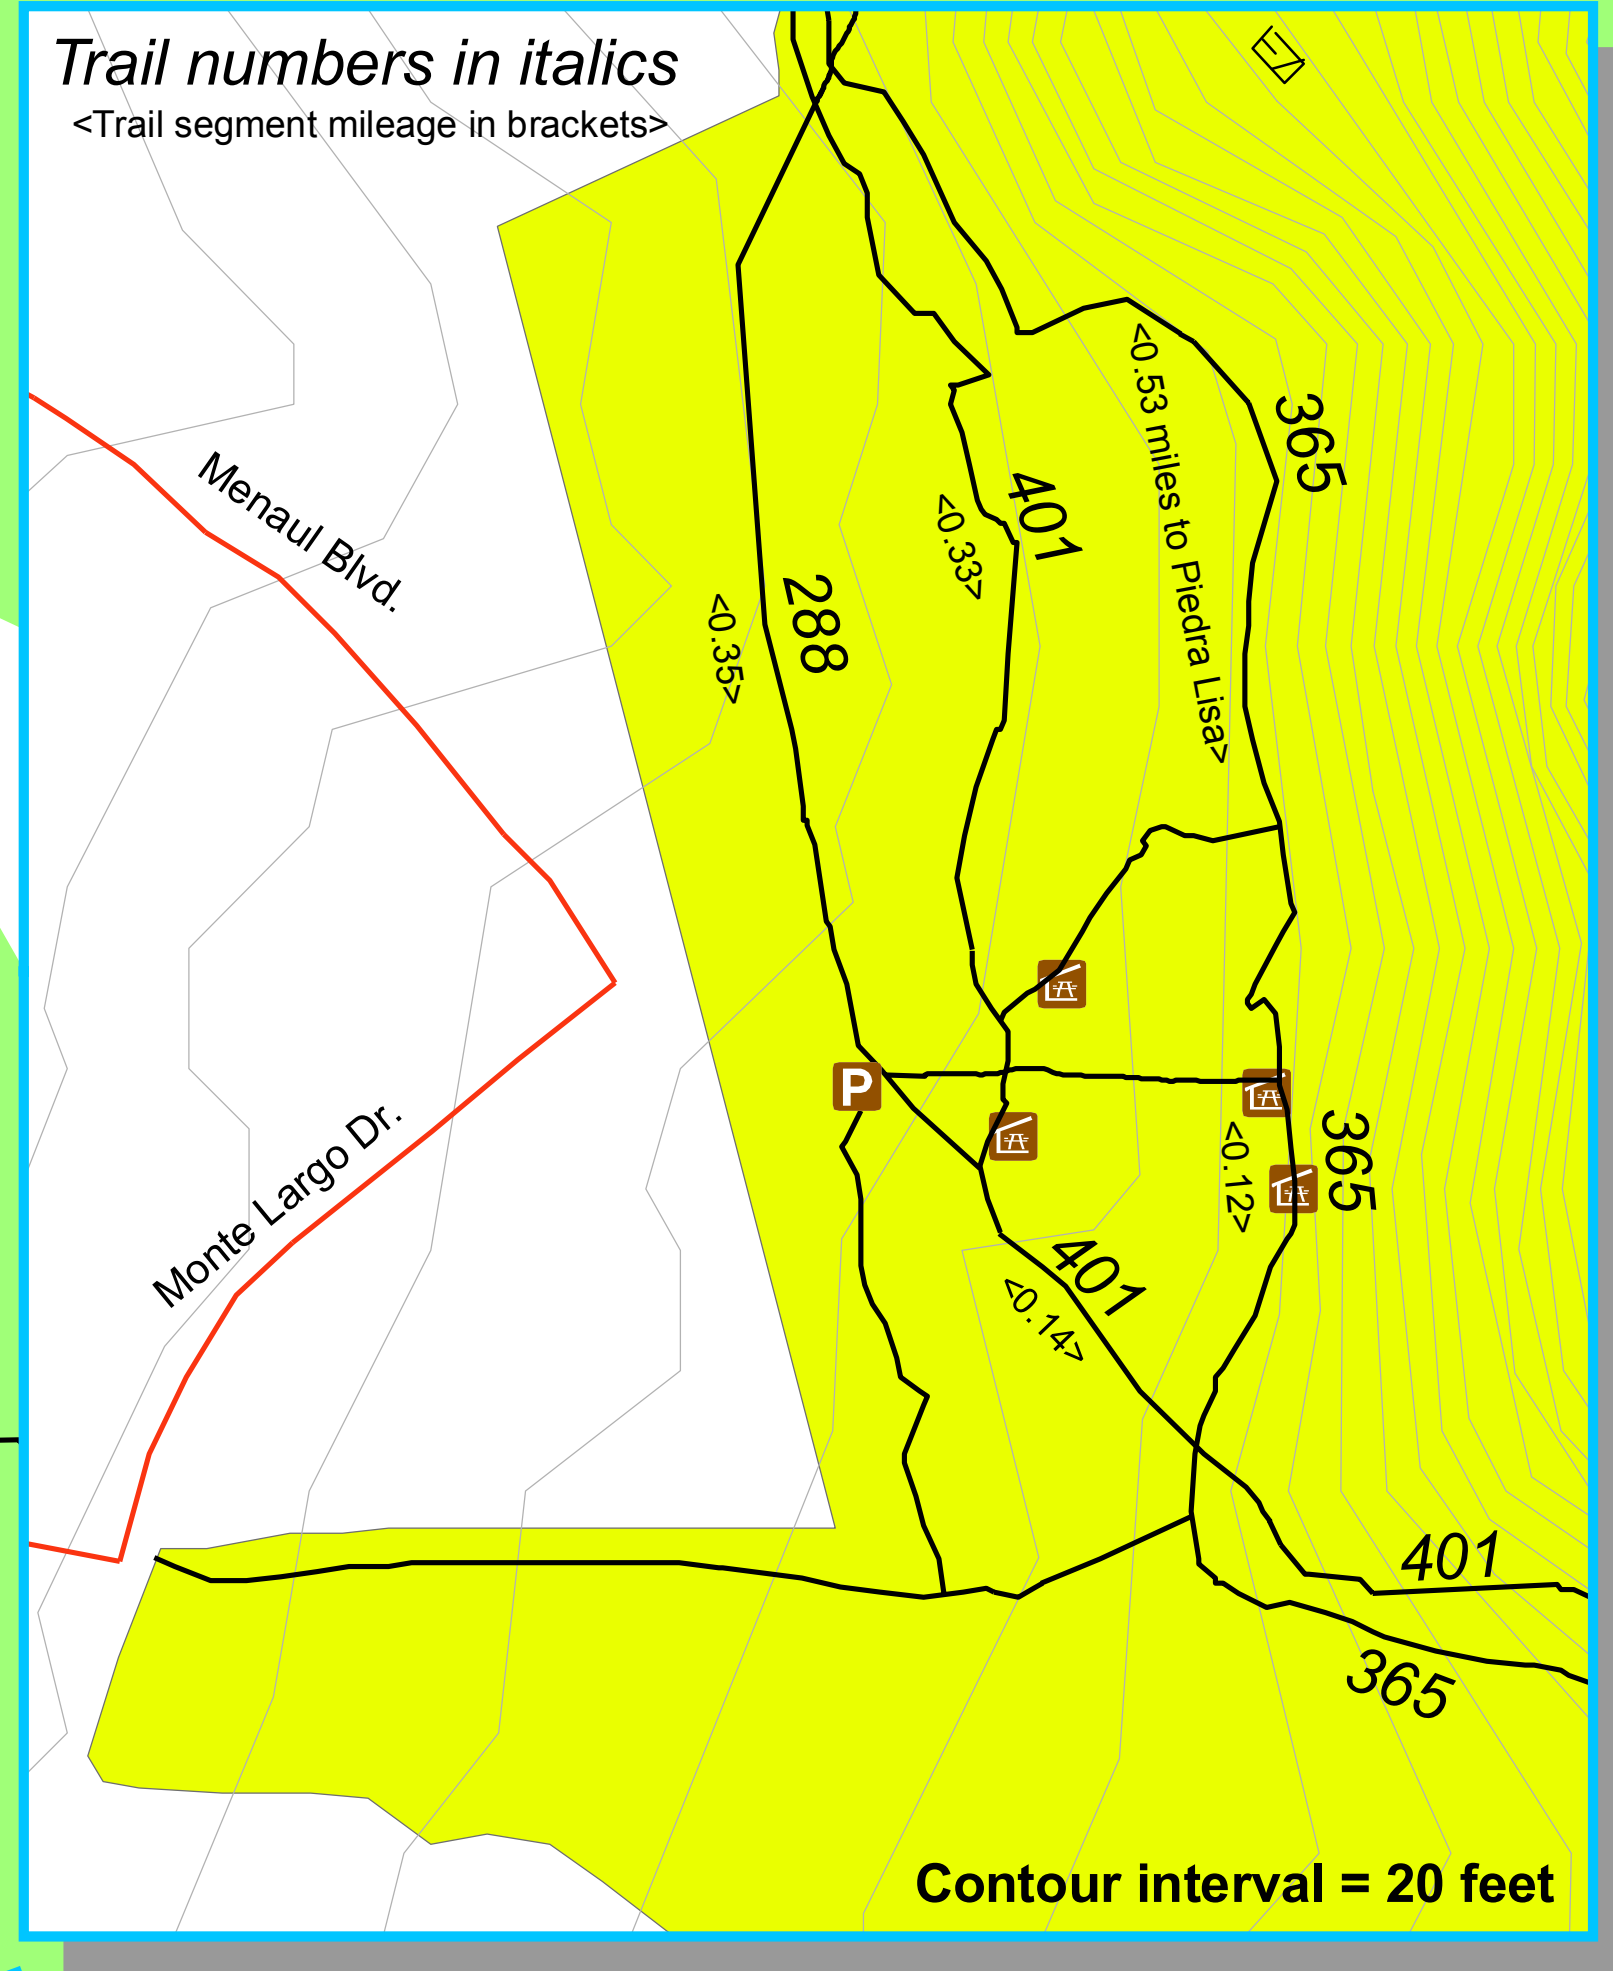

Albuquerque Open Space Foothills Trail Map

- Foothills Trails
- Bike path (no vehicular traffic)
- Major Roads
- Parking Area
- Fee Area
- Restrooms
- Picnic Shelter
- Private land
- USFS Wilderness
- USFS Non-wilderness
- City of Albuquerque Open Space

0 0.25 0.5 1 1.5 2 Miles

(Bicycles are not allowed in any Wilderness areas)