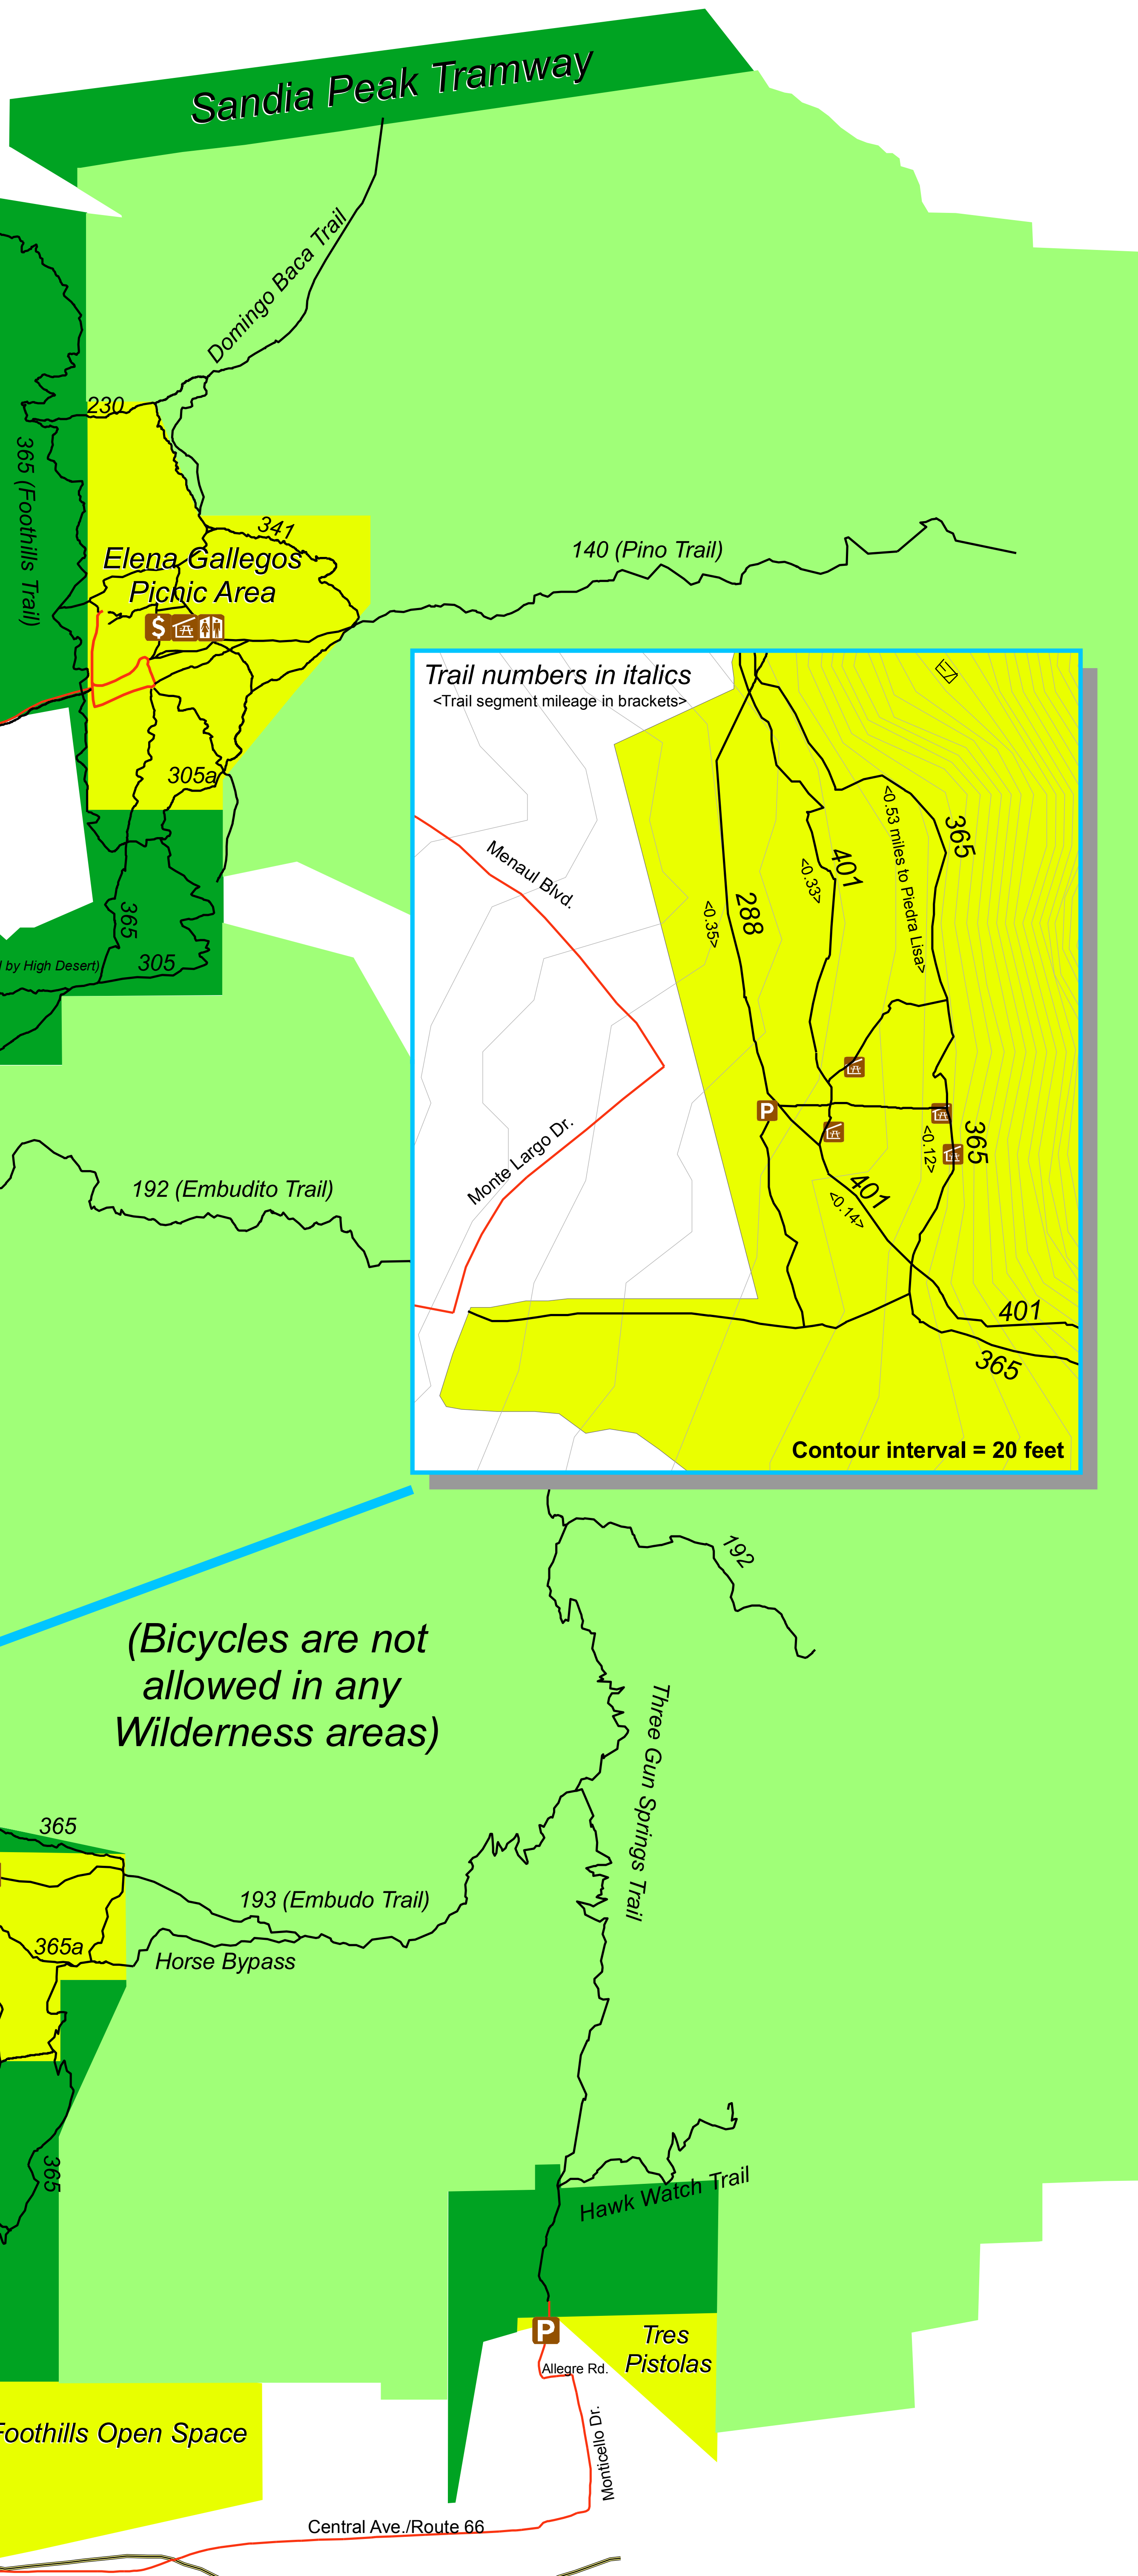

Albuquerque Open Space Foothills Trail Map

- Foothills Trails
- Bike path (no vehicular traffic)
- Major Roads
- Parking Area
- Fee Area
- Restrooms
- Picnic Shelter
- Private land
- USFS Wilderness
- USFS Non-wilderness
- City of Albuquerque Open Space

0 0.25 0.5 1 1.5 2 Miles

(Bicycles are not allowed in any Wilderness areas)